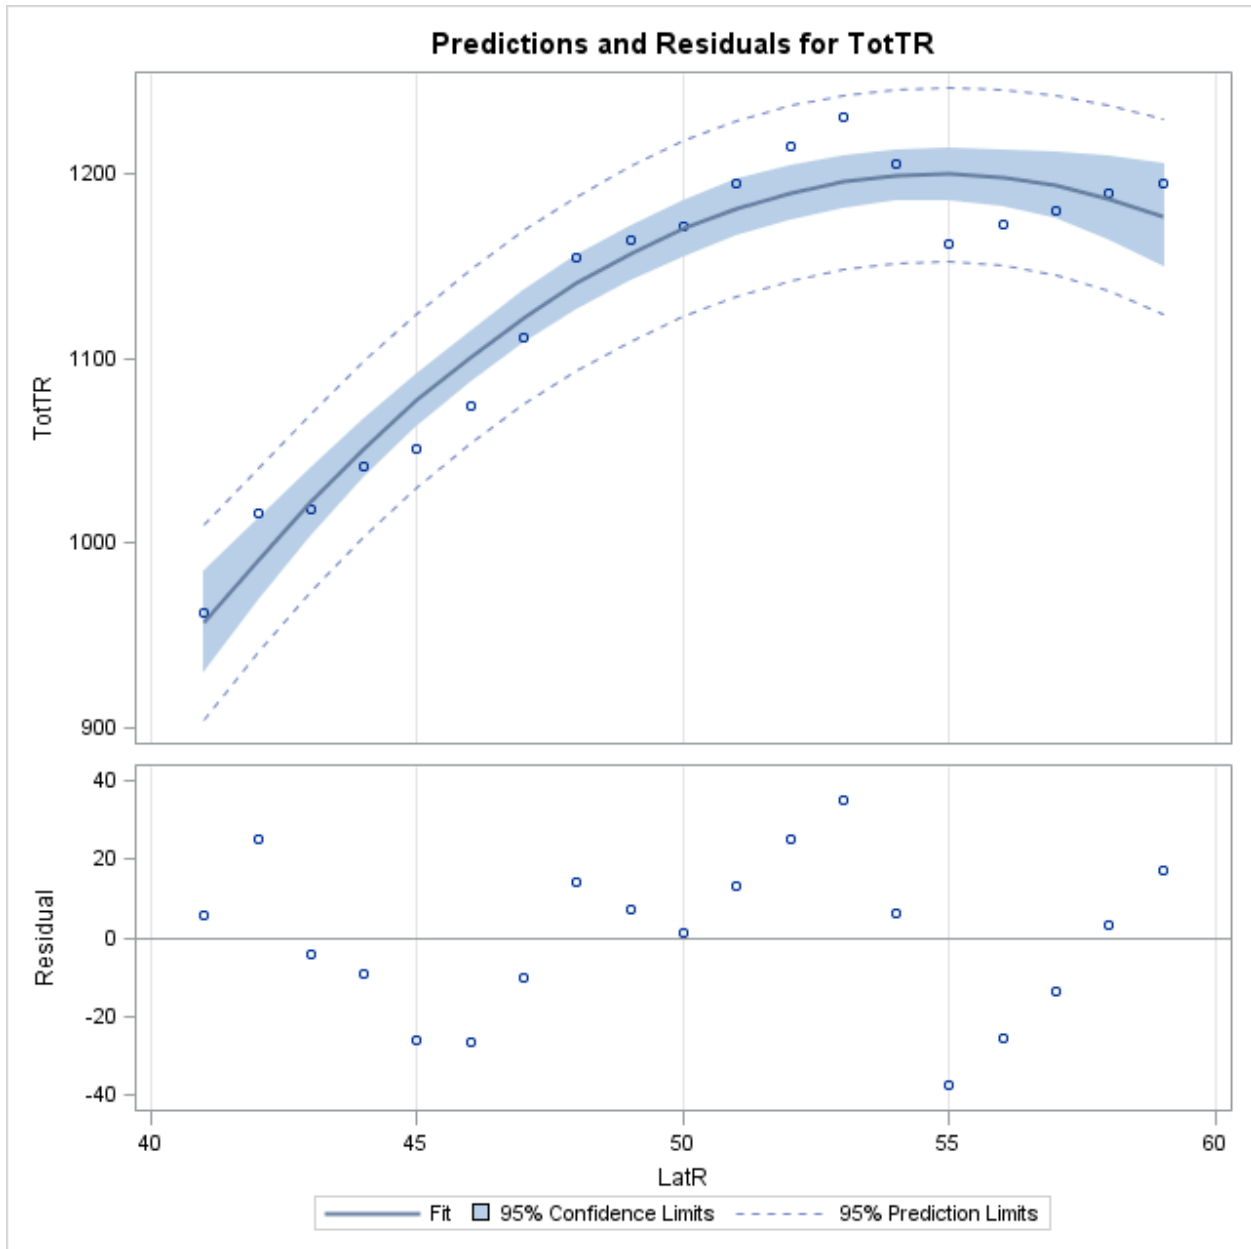

Control

Stage 1

Stage 2

Stage 3

Overlay