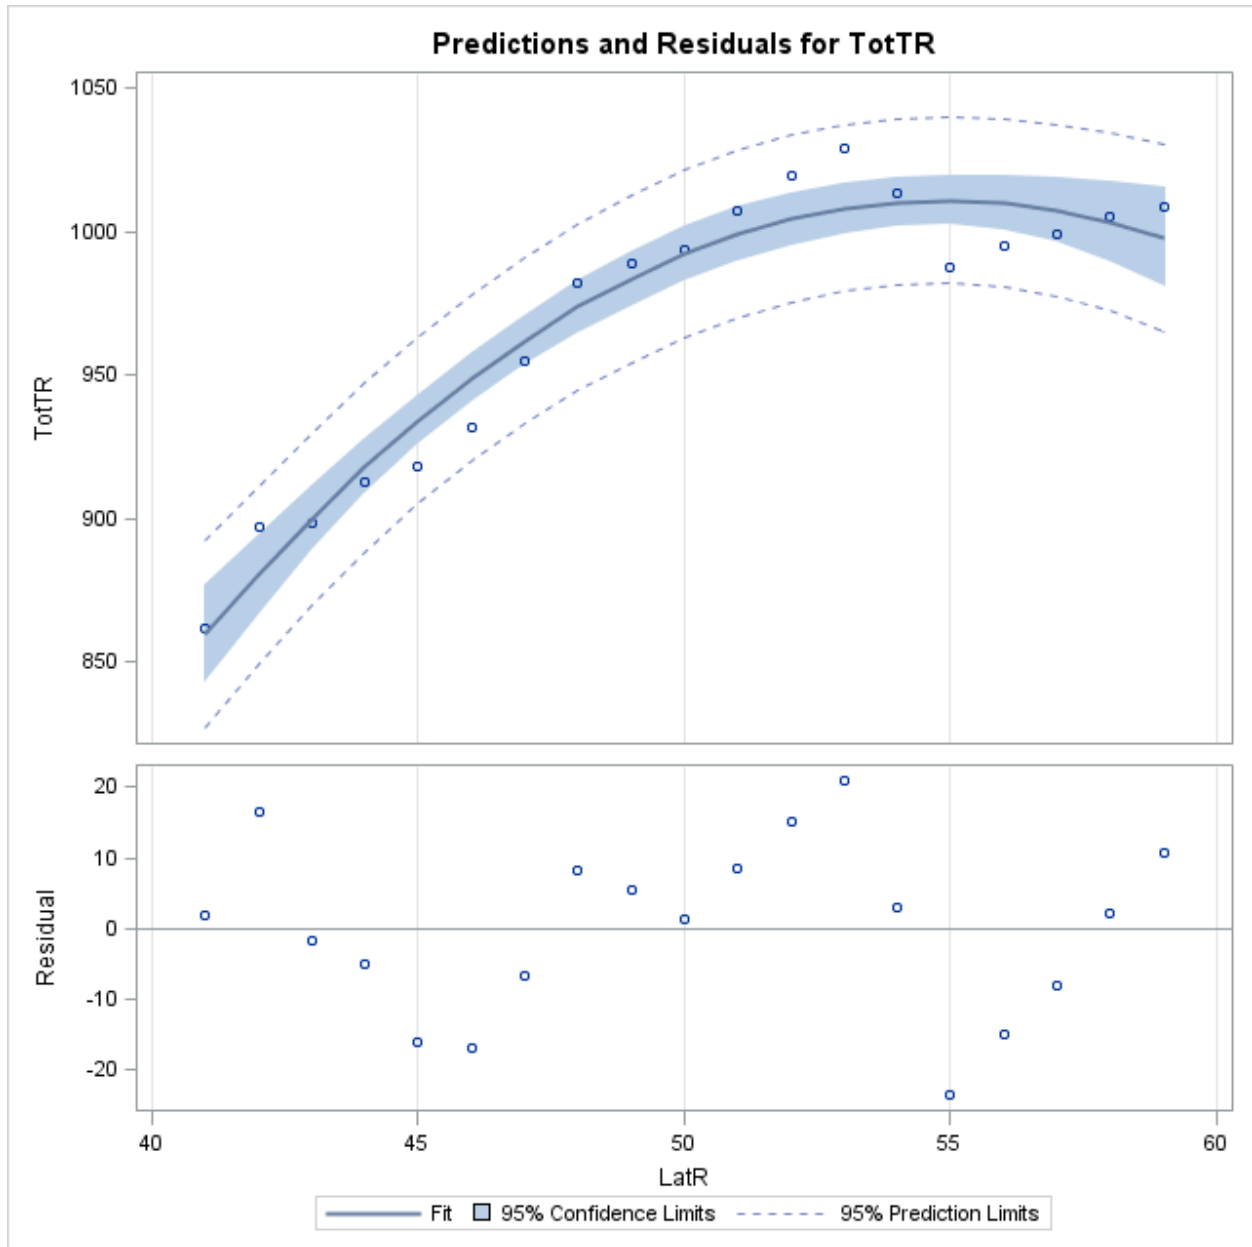

Control

Stage 1

Stage 2

Stage 3

Overlay