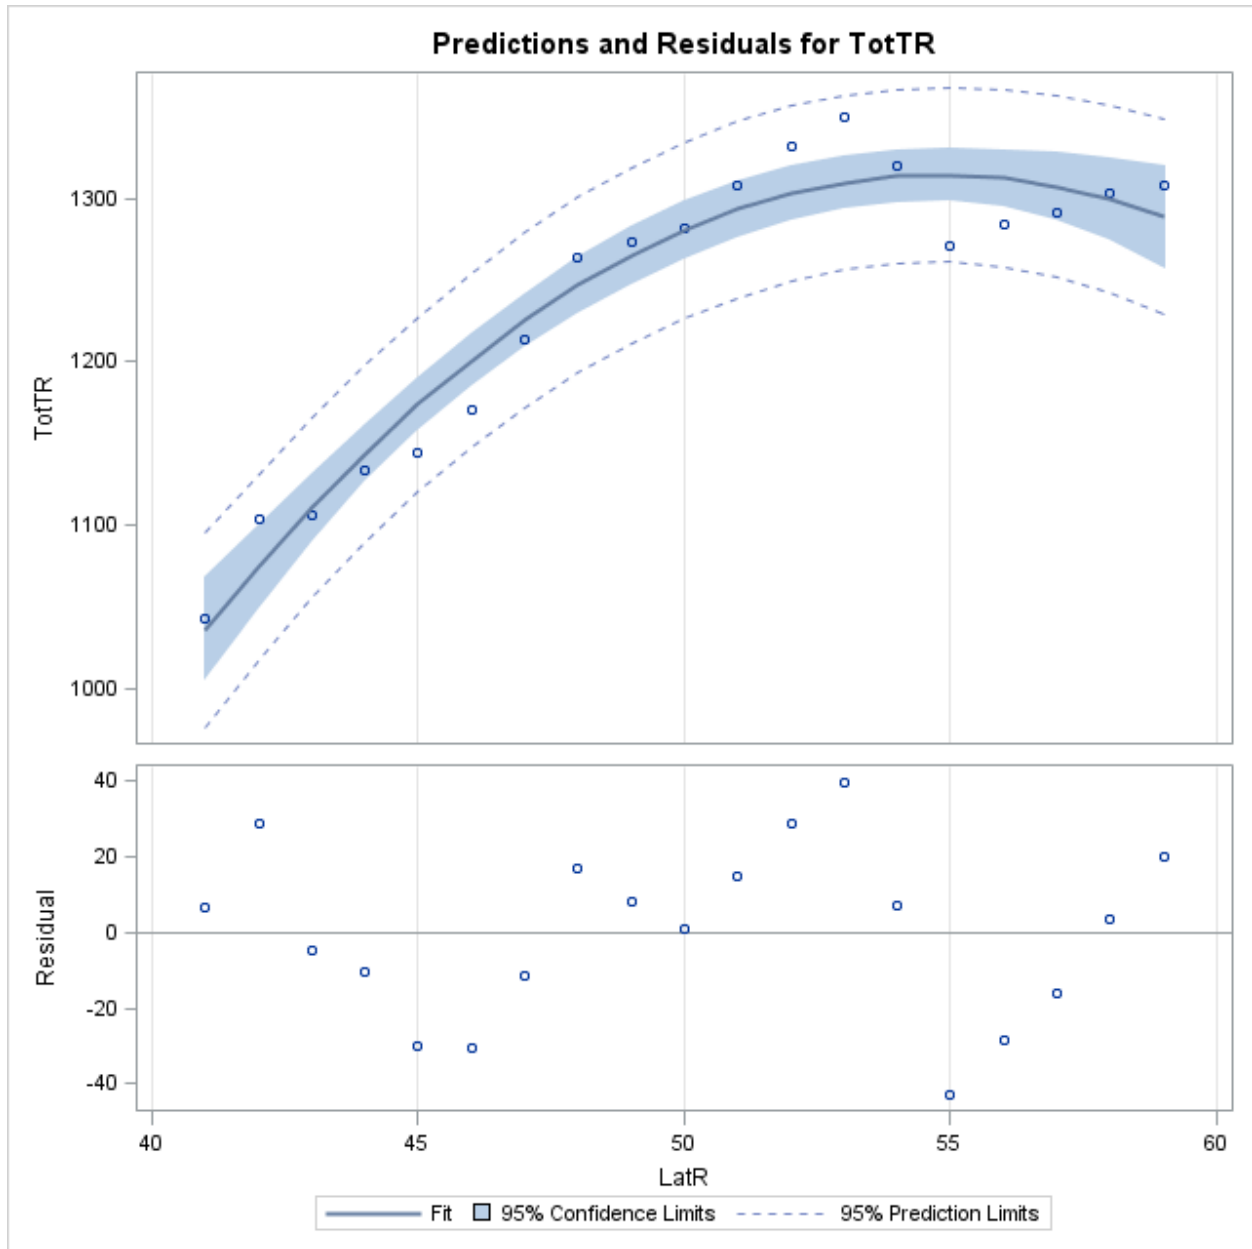

Control

Stage 1

Stage 2

Stage 3

Overlay