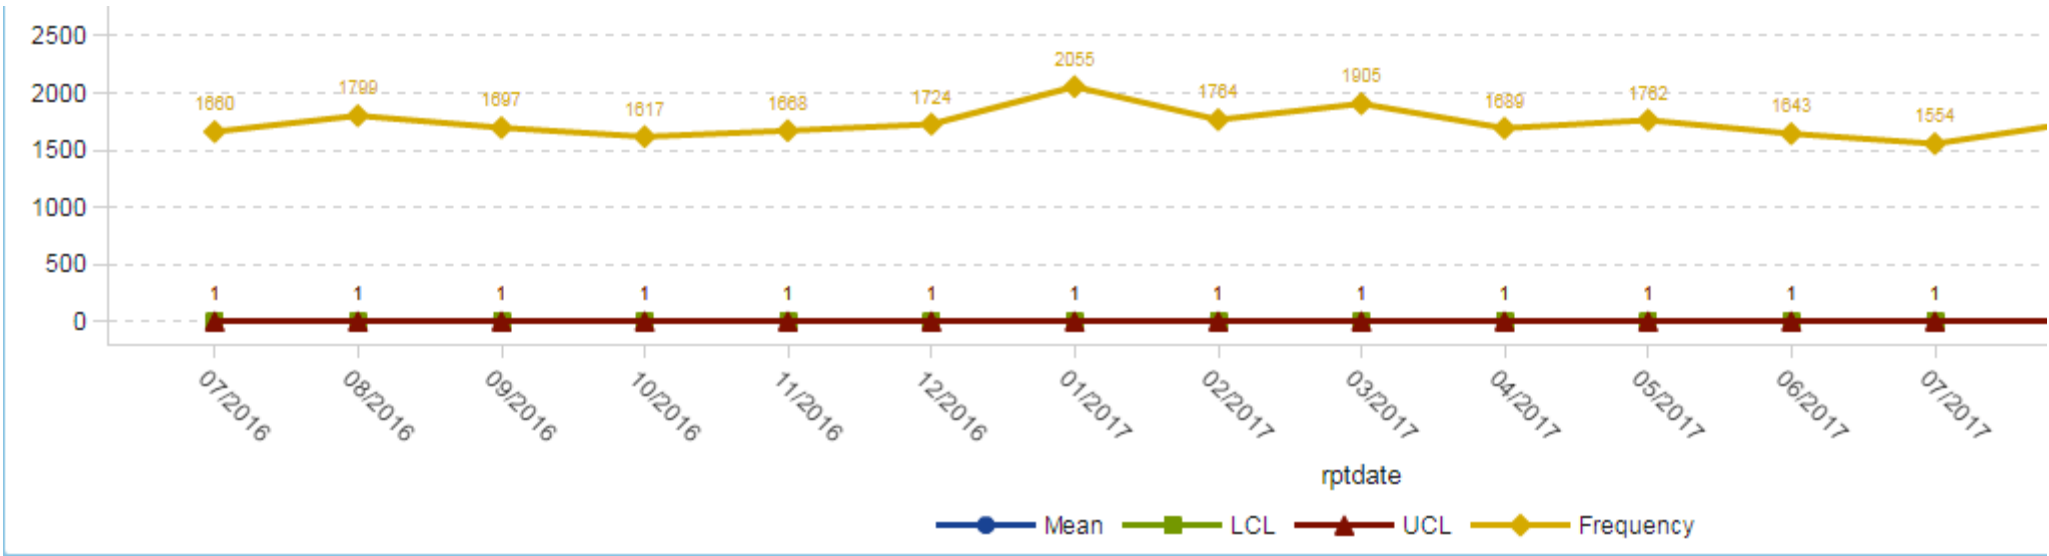

Visual | Text

*Aggregated mode*

Avg  ( *Frequency* )

Messages | Scratch

OK Cancel

**Edit Aggregated Measure**

Name:

**Data Items**

Search text

- ▶ Aggregated Measure
- ▶ Category
- ▶ Measure
- ▶ Parameter

**Operators**

Search text

- ▶ Numeric (simple)
- ▶ Aggregated (simple)
- ▶ Periodic
- ▶ Comparison
- ▶ Boolean
- ▶ Numeric (advanced)
- ▶ Aggregated (advanced)

Aggregated mode

Visual Text

$$\left( \text{Mean} - \left( 3 * \text{StDev} \right) \right)$$

Messages Scratch

OK Cancel

rptdate ▲	Frequency	Mean	LCL	UCL
07/2016	1,660	1	1	1
08/2016	1,799	1	1	1
09/2016	1,697	1	1	1
10/2016	1,617	1	1	1
11/2016	1,668	1	1	1
12/2016	1,724	1	1	1
01/2017	2,055	1	1	1
02/2017	1,764	1	1	1
03/2017	1,905	1	1	1
04/2017	1,689	1	1	1
05/2017	1,762	1	1	1
06/2017	1,643	1	1	1
07/2017	1,554	1	1	1