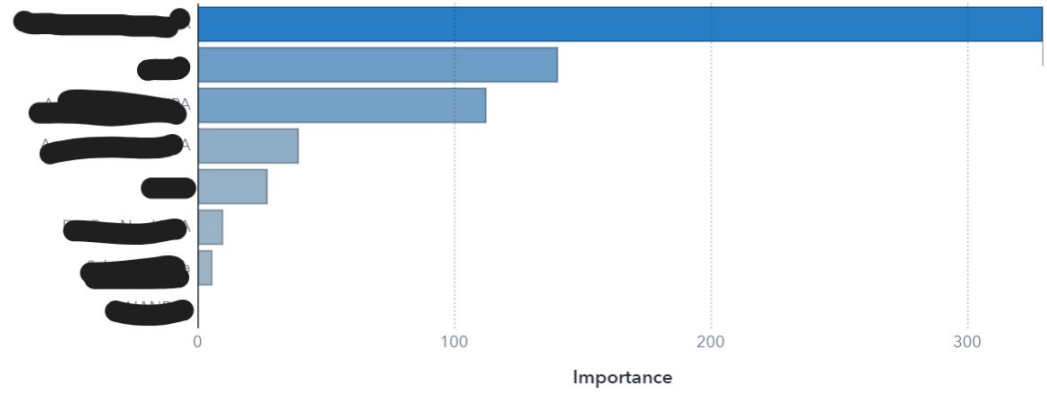

Tree

Variable Importance

Lift